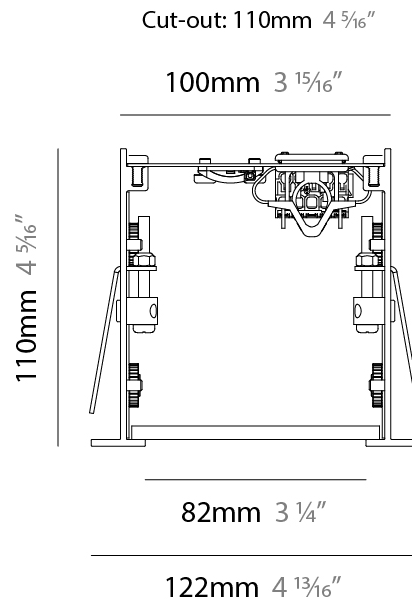

PROJECT
TYPE
SPECIFIER
QUANTITY
DATE

SUPER-G 100 RECESSED

A3SG100-REC-SYS

base number

1. To build a product code in our configurator select the specify button on the base model # product page
2. To build a manual product code on this datasheet choose from the options listed below in blue font and add the suffix to the base model #

GENERAL

Series: Super-G
Subseries: Super-G 100
Brand: Prolicht
Division: Architectural
Mounting Type: Recessed
Mounting Location: Ceiling
Subcategory: Profile

PHYSICAL

Fixture Finish: SSR / BKV / CWI / CRY / HAB / UFT / ITA / RUA / FTG / MYG / LOD / PUS / FRO / FUP / KIA / POP / BLS / SPG / MEY / GOH / GUM / CHC / COM / ABZ / JAG / OBR / MOS / ROR
Fixture Material: Aluminum Die Cast

ELECTRICAL

Lamp Type: LED (Zhaga Standard)
Dimming: Tri-Mode (Non-Dimming and Phase Dimming (120Vac only) and 0-10V Dimming)
Driver Included: Yes
Driver Type: Constant Current - Universal
Input Voltage (V): 120 - 277

LED

Lamp Life (hrs): 50000

OPTICAL

RATINGS AND CERTIFICATIONS

Certified By: Certified for North American Standards
IP rating: IP20